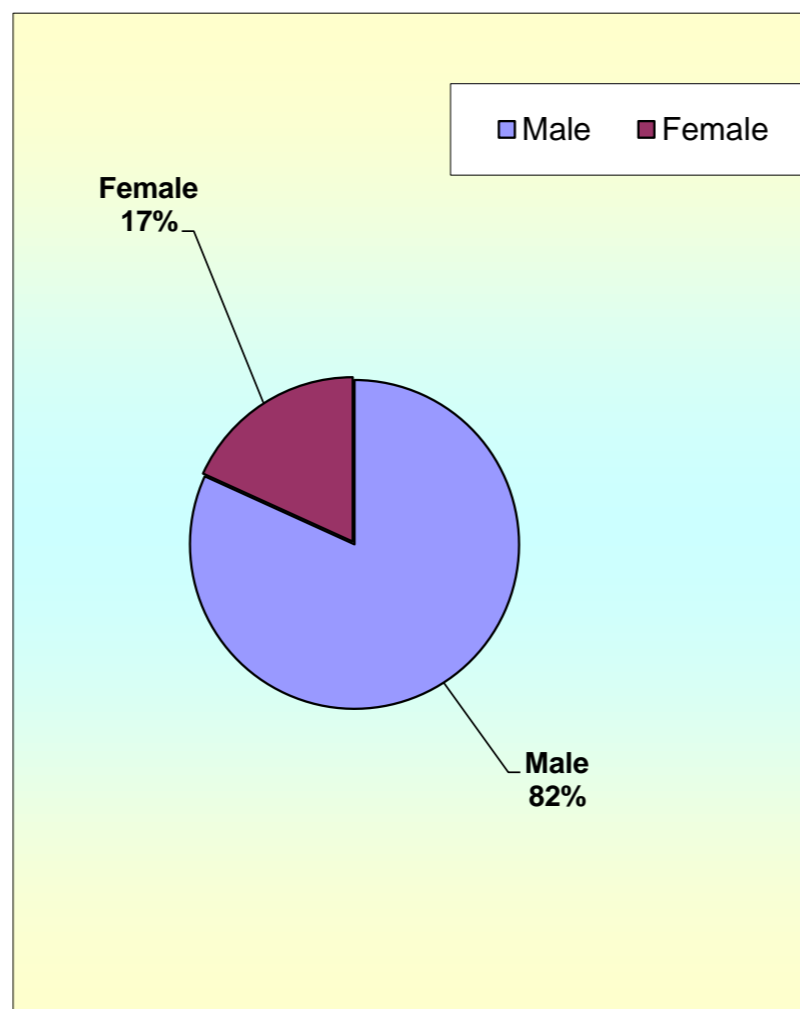

BY GENDER	
Male	355
Female	79
<b>Total:</b>	<b>434</b>

NEW SPONSOR(S):
RLS Services Dept. of Corrections
STANDARDS IN THE WORKS:
JRM Car Care Center
STANDARDS UPDATED:
GTA TeleGuam Guam Power Authority G4S Security Cabras Marine