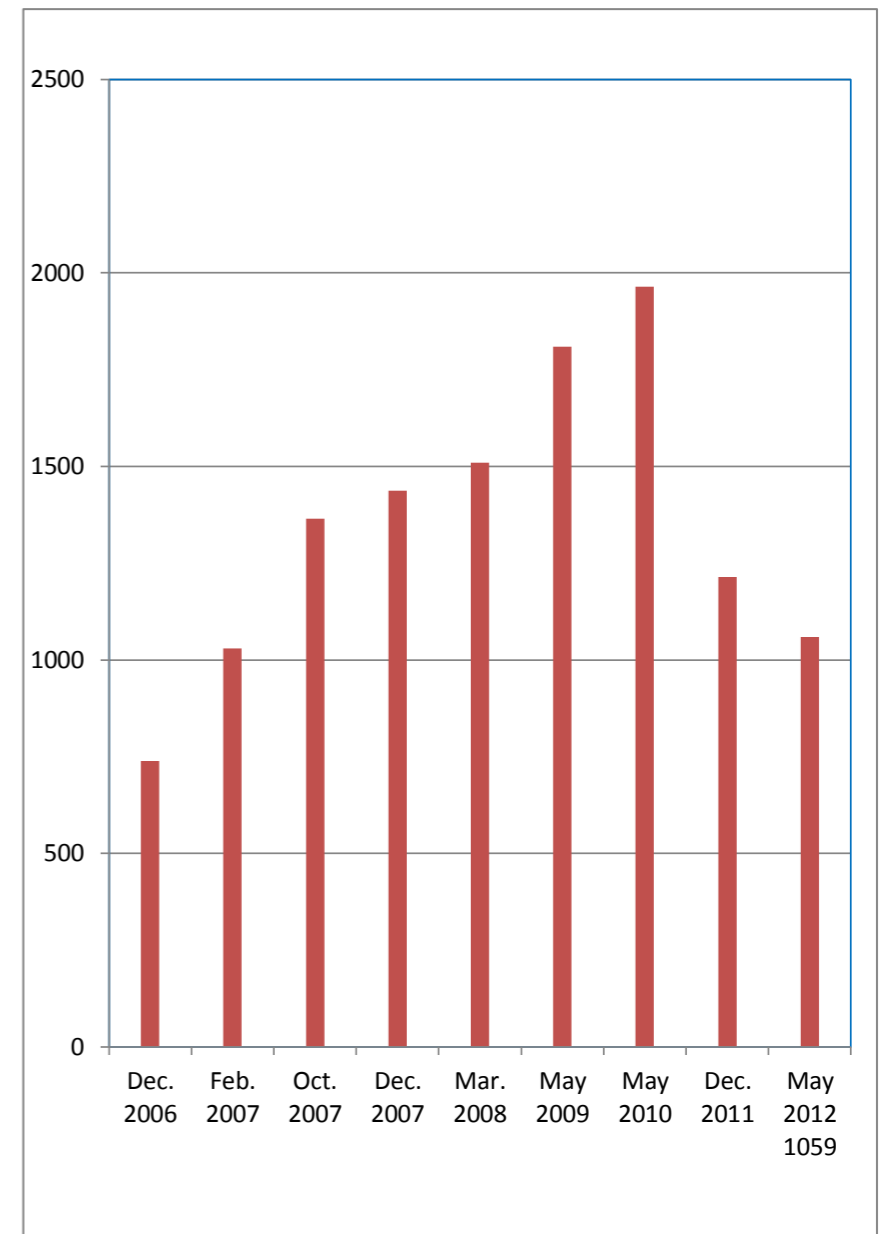

78	Pacific Modair (GCA)	1
79	Pacific Unlimited	9
80	Pacific-green	1
81	Perez Bros.	5
82	Perez Bros. (GCA)	1
83	Planet Hollywood (GHRA)	0
84	PMT Guam Corp.	0
85	Poly Phase Elect. (GCA)	1
86	Port Authority Guam	12
87	Prestige Auto.	1
88	Production Refrig. (GCA)	1
89	Red Stone Int'l.	3
90	RLS Services	2
91	Rex International (GCA)	1
92	Rosendin Electric	8
93	Sheraton Hotel (GHRA)	1
94	Smithbridge Const.	4
95	Sumitomo Mitsui	7
96	Sweet Relief (PROA) (GHRA)	0
97	TG Engineers	5
98	TLC Day Care	5
99	Two Lover's Point	1
100	United Tire Serv.	2
101	Universal Tire Supp.	1
102	V.P. Olivares	2
103	W.B. Flores & Co.	1
104	Westin Resort (GHRA)	1
105	Western Partitions	8
	Total Per Trade:	350