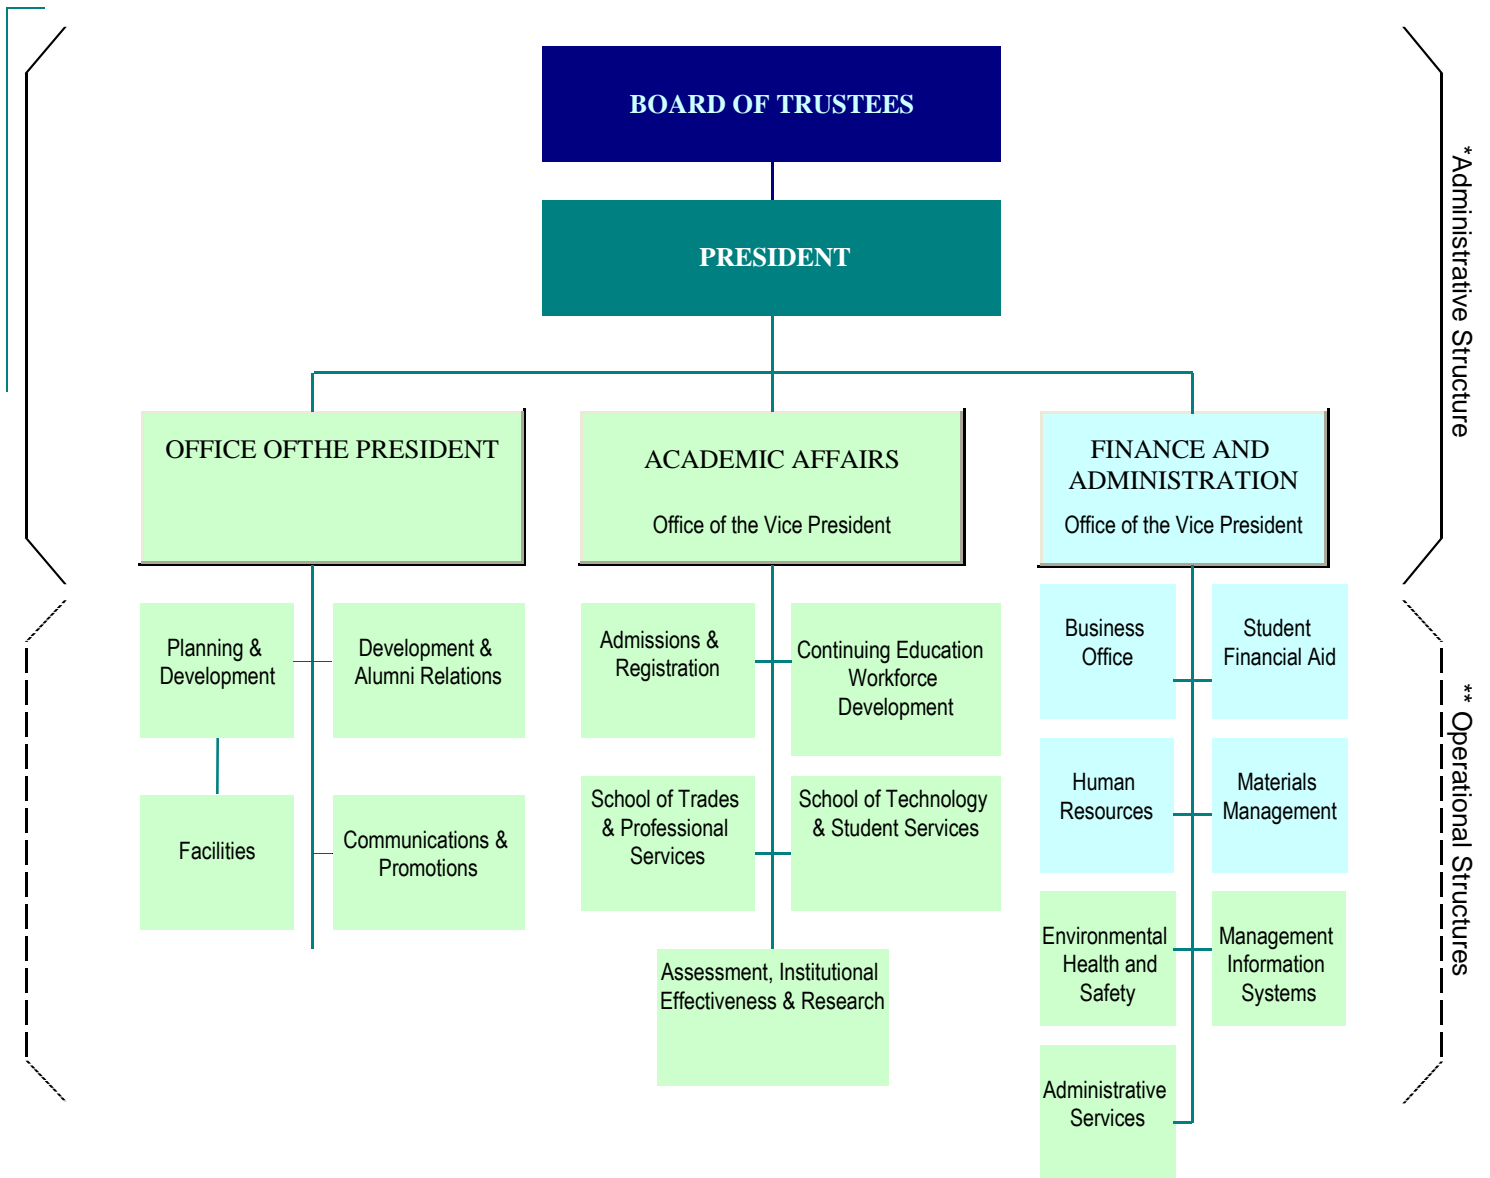

# Guam Community College Organizational Chart

Version 1.0 Revised 12/20/10

Modification approved by the BOT: 09/02/10

# Guam Community College Organizational Chart

—